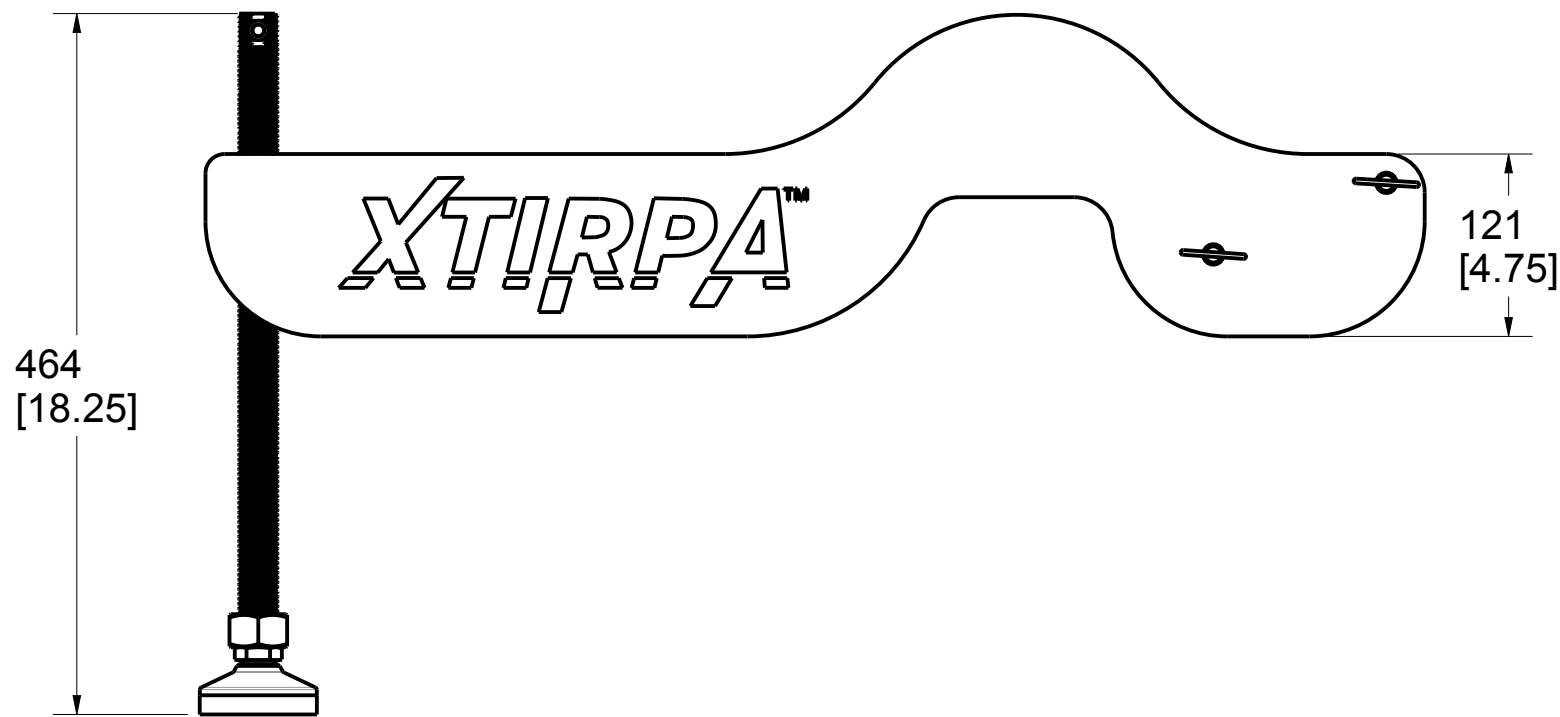

Product number: A2305-112

PAT.NO.:				
PRODUITS DE SERVICE PUBLICS INNOVA INC. INNOVA PUBLIC UTILITY PRODUCTS INC.				
© 9105-0732 QUEBEC INC. and under exclusive license to INNOVA PUBLIC UTILITY PRODUCTS INC., (hereafter « INNOVA »). All rights reserved. Protected under the Copyright Act of Canada and international treaties and agreements regarding copyrights. Violators are subject to prosecution and other legal recourses for infringement. Any reproduction, adaptation or other use or disclosure whatsoever, in totality or in part, and in any form or by any means whatsoever, strictly forbidden and requires the prior written approval of INNOVA. All data is the exclusive property of 9105-0732 QUEBEC INC. and under exclusive license to INNOVA and cannot be used nor disclosed in any way either without the prior written approval of INNOVA.				
WEIGHT:	TITLE:			
13.32 Lb	Rescue Anti-Tilt for IN-2305 T-Base			
6.04 Kg				
COLOR:	Material:	SHEET(S):	PROJET:	Rev.
		1 / 2	A2305-112	01