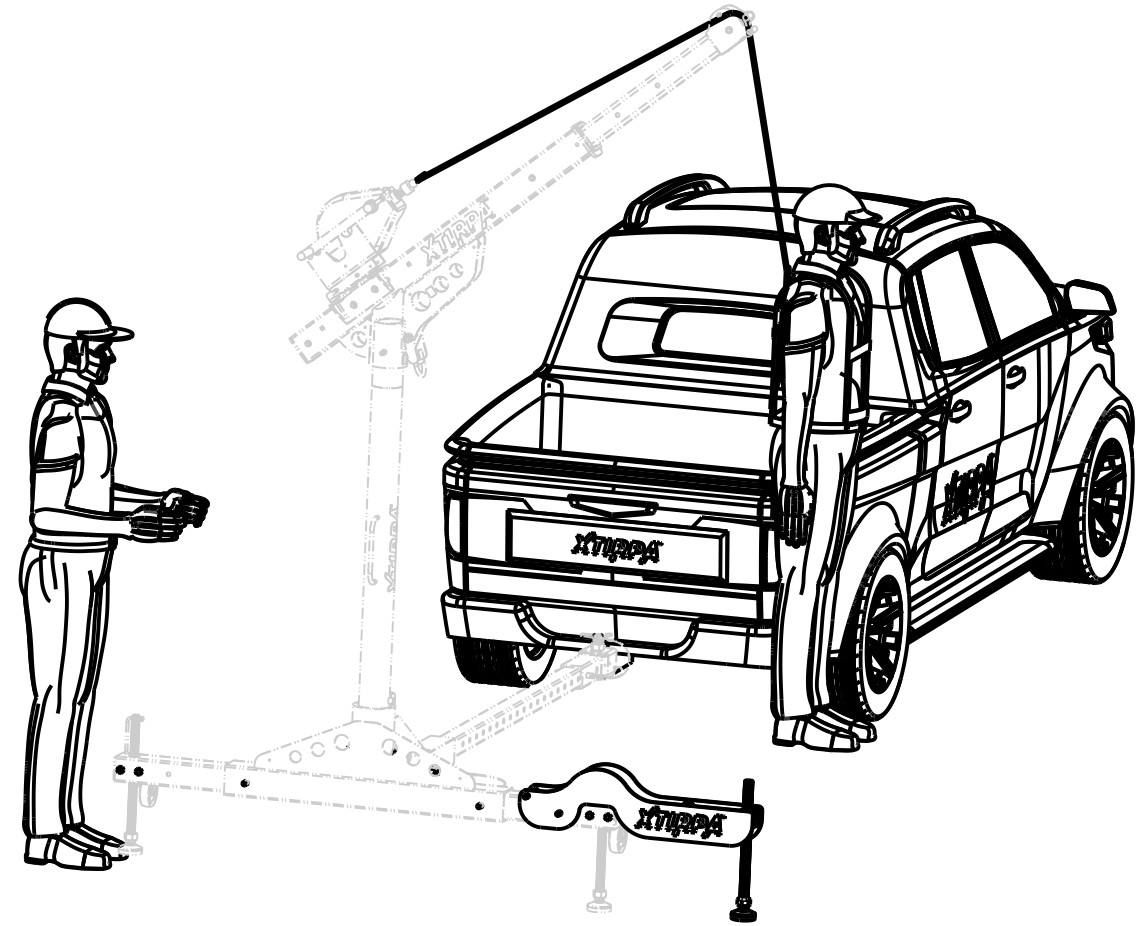

8

7

6

5

4

3

2

1

Product number: A2305-112

H
G
F
E
D
C
B
A

H
G
F
E
D
C
B
A

PAT.NO.:				
PRODUITS DE SERVICE PUBLICS INNOVA INC. INNOVA PUBLIC UTILITY PRODUCTS INC.				
© 9105-0732 QUEBEC INC. and under exclusive license to INNOVA PUBLIC UTILITY PRODUCTS INC., (hereafter « INNOVA »). All rights reserved. Protected under the Copyright Act of Canada and international treaties and agreements regarding copyrights. Violators are subject to prosecution and other legal recourses for infringement. Any reproduction, adaptation or other use or disclosure whatsoever, in totality or in part, and in any form or by any means whatsoever, strictly forbidden and requires the prior written approval of INNOVA. All data is the exclusive property of 9105-0732 QUEBEC INC. and under exclusive license to INNOVA and cannot be used nor disclosed in any way either without the prior written approval of INNOVA».				
WEIGHT:	TITLE:			
13.32 Lb	Rescue Anti-Tilt for IN-2305 T-Base			
6.04 Kg				
COLOR:	Material:	SHEET(S):	PROJET:	Rev.
		2 / 2	A2305-112	01

8

7

6

5

4

3

2

1