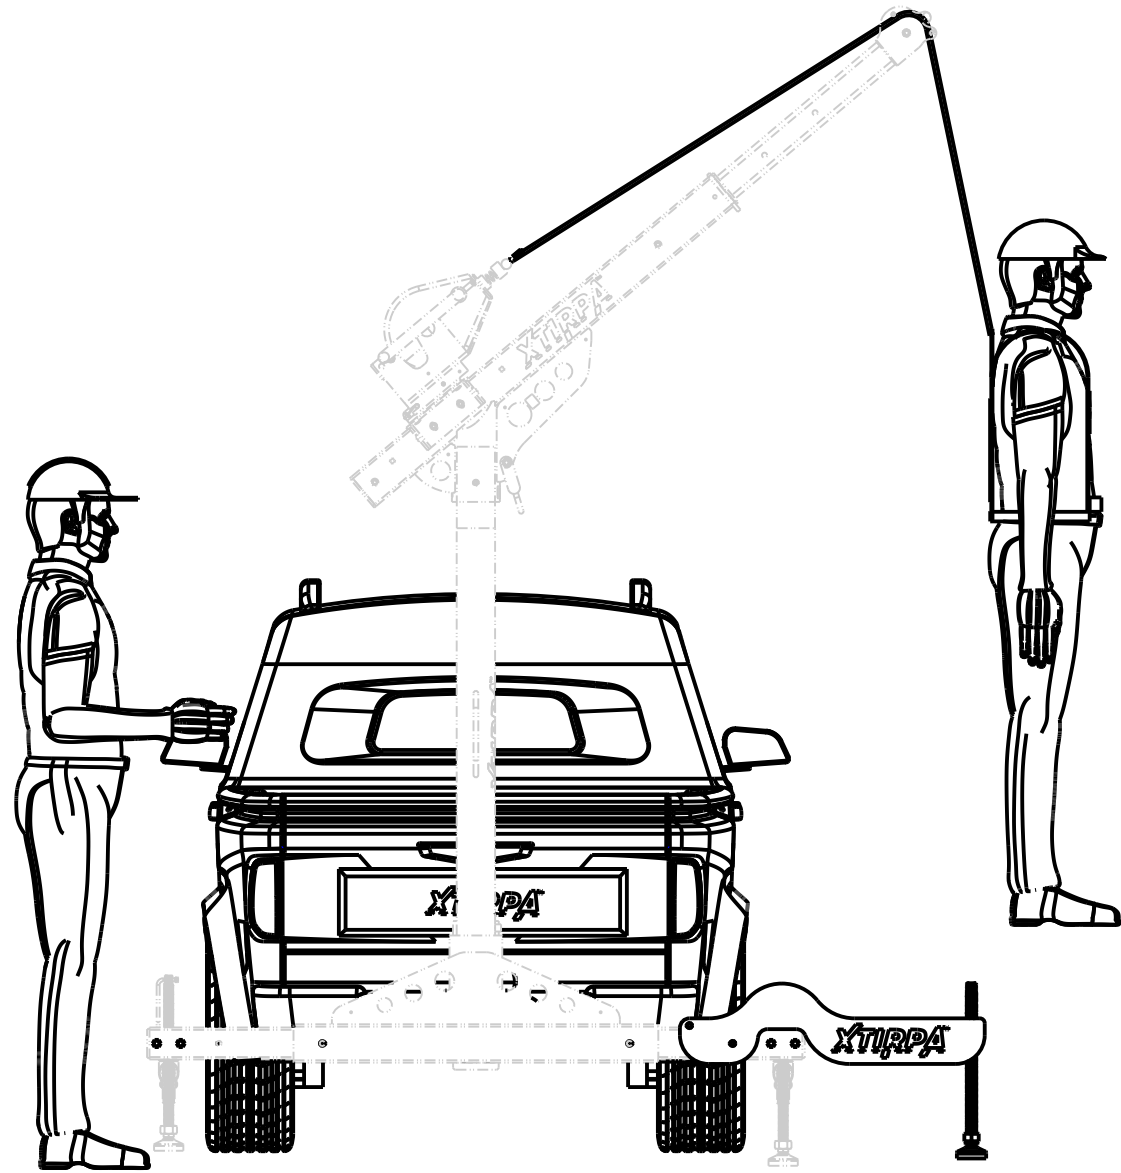

8

7

6

5

4

3

2

1

Product number: A2305-112

H
G
F
E
D
C
B
A

H
G
F
E
D
C
B
A

PAT.NO.:				
PRODUITS DE SERVICE PUBLICS INNOVA INC. INNOVA PUBLIC UTILITY PRODUCTS INC.				
© 9105-0732 QUEBEC INC. and under exclusive license to INNOVA PUBLIC UTILITY PRODUCTS INC., (hereafter « INNOVA »). All rights reserved. Protected under the Copyright Act of Canada and international treaties and agreements regarding copyrights. Violators are subject to prosecution and other legal recourses for infringement. Any reproduction, adaptation or other use or disclosure whatsoever, in totality or in part, and in any form or by any means whatsoever, strictly forbidden and requires the prior written approval of INNOVA. All data is the exclusive property of 9105-0732 QUEBEC INC. and under exclusive license to INNOVA and cannot be used nor disclosed in any way either without the prior written approval of INNOVA».				
WEIGHT:	TITLE:			
13.32 Lb	Rescue Anti-Tilt for IN-2305 T-Base			
6.04 Kg				
COLOR:	Material:	SHEET(S):	PROJET:	Rev.
		2 / 2	A2305-112	01

8

7

6

5

4

3

2

1