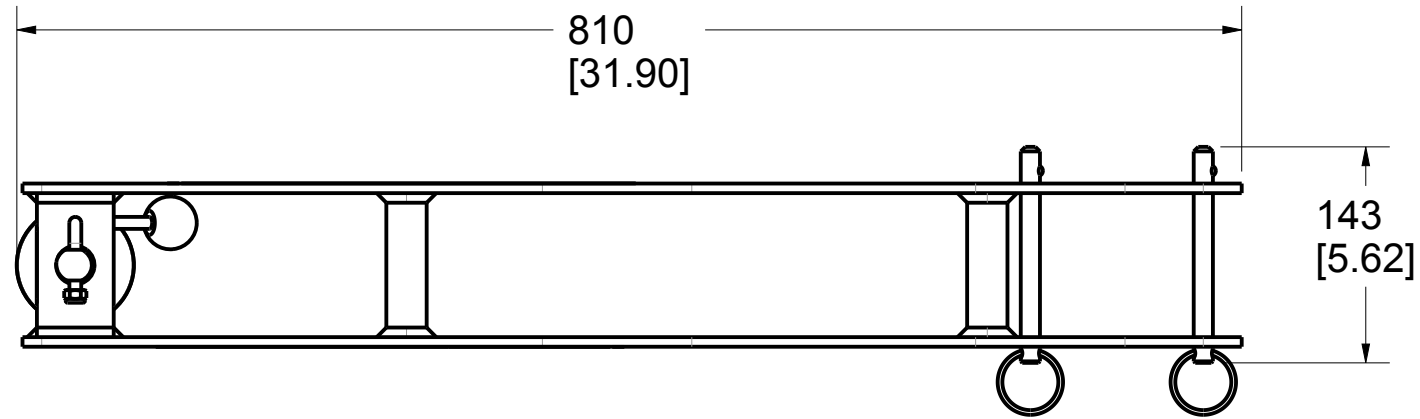

Product number: A2305-112

PAT.NO.:				
PRODUITS DE SERVICE PUBLICS INNOVA INC. INNOVA PUBLIC UTILITY PRODUCTS INC.				
© 9105-0732 QUEBEC INC. and under exclusive license to INNOVA PUBLIC UTILITY PRODUCTS INC., (hereafter « INNOVA »). All rights reserved. Protected under the Copyright Act of Canada and international treaties and agreements regarding copyrights. Violators are subject to prosecution and other legal recourses for infringement. Any reproduction, adaptation or other use or disclosure whatsoever, in totality or in part, and in any form or by any means whatsoever, strictly forbidden and requires the prior written approval of INNOVA. All data is the exclusive property of 9105-0732 QUEBEC INC. and under exclusive license to INNOVA and cannot be used nor disclosed in any way either without the prior written approval of INNOVA.				
WEIGHT:	TITLE:			
13.32 Lb	Rescue Anti-Tilt for IN-2305 T-Base			
6.04 Kg				
COLOR:	Material:	SHEET(S):	PROJET:	Rev.
		1 / 2	A2305-112	01